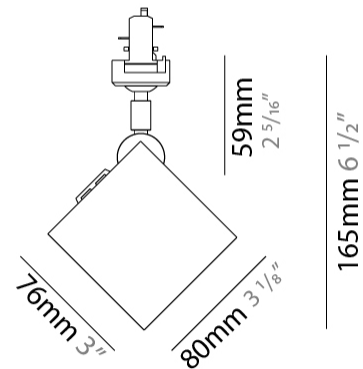

PROJECT	_____
TYPE	_____
SPECIFIER	_____
QUANTITY	_____
DATE	_____

DAU SINGLE TRACK

D96048R9-

base number Finish
Options

1. To build a product code in our configurator select the specify button on the base model # product page
2. To build a manual product code on this datasheet choose from the options listed below in blue font and add the suffix to the base model #

GENERAL

Series: Dau
Subseries: Dau Single
Brand: Milan
Division: Design
Mounting Type: Track
Mounting Location: Ceiling
Subcategory: Spots

PHYSICAL

Shape: Cube
Width (mm): 80
Width (in): 3 1/8
Height (mm): 165
Height (in): 6 1/2
Light Distribution: Adjustable / Direct
Fixture Finish: BAL / MWL / BSL
Fixture Material: Extruded Aluminum

ELECTRICAL

Number of Lamps: 1
Lamp Type: LED
Total Output Wattage (W): 9.3
Dimming: Phase Dimming (120Vac Only)
Input Voltage (V): 120

LED

Number of LEDs: 1
Color Temperature (°K): 3000
Max. Delivered Lumen (lm): 956
CRI: >90 CRI
Lamp Life (hrs): 50000

OPTICAL

RATINGS AND CERTIFICATIONS

Certified By: Certified for North American Standards
IP rating: IP20

80mm 3 1/8"